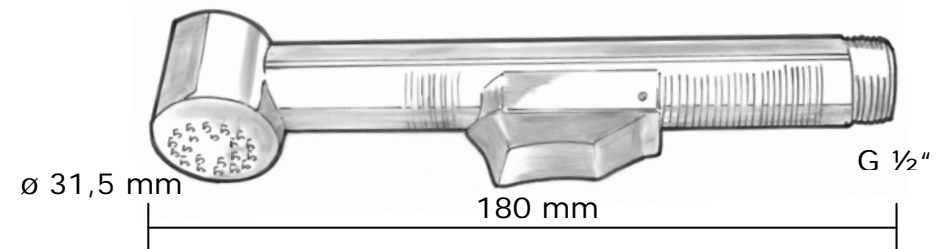

Shower Sets- Your choice of quality!

NIL

SHATTAF

Shower Set

Article number	Article description
1550	NIL Shattaf shower set, consisting of: • hand-shower with brass parts inside • stainless steel flexible hose ½" x 125 cm • wall fastening with plug and screw • angle valve ½" x ½" with tricorn handle as above, however without angle valve
1551	as above, however without angle valve